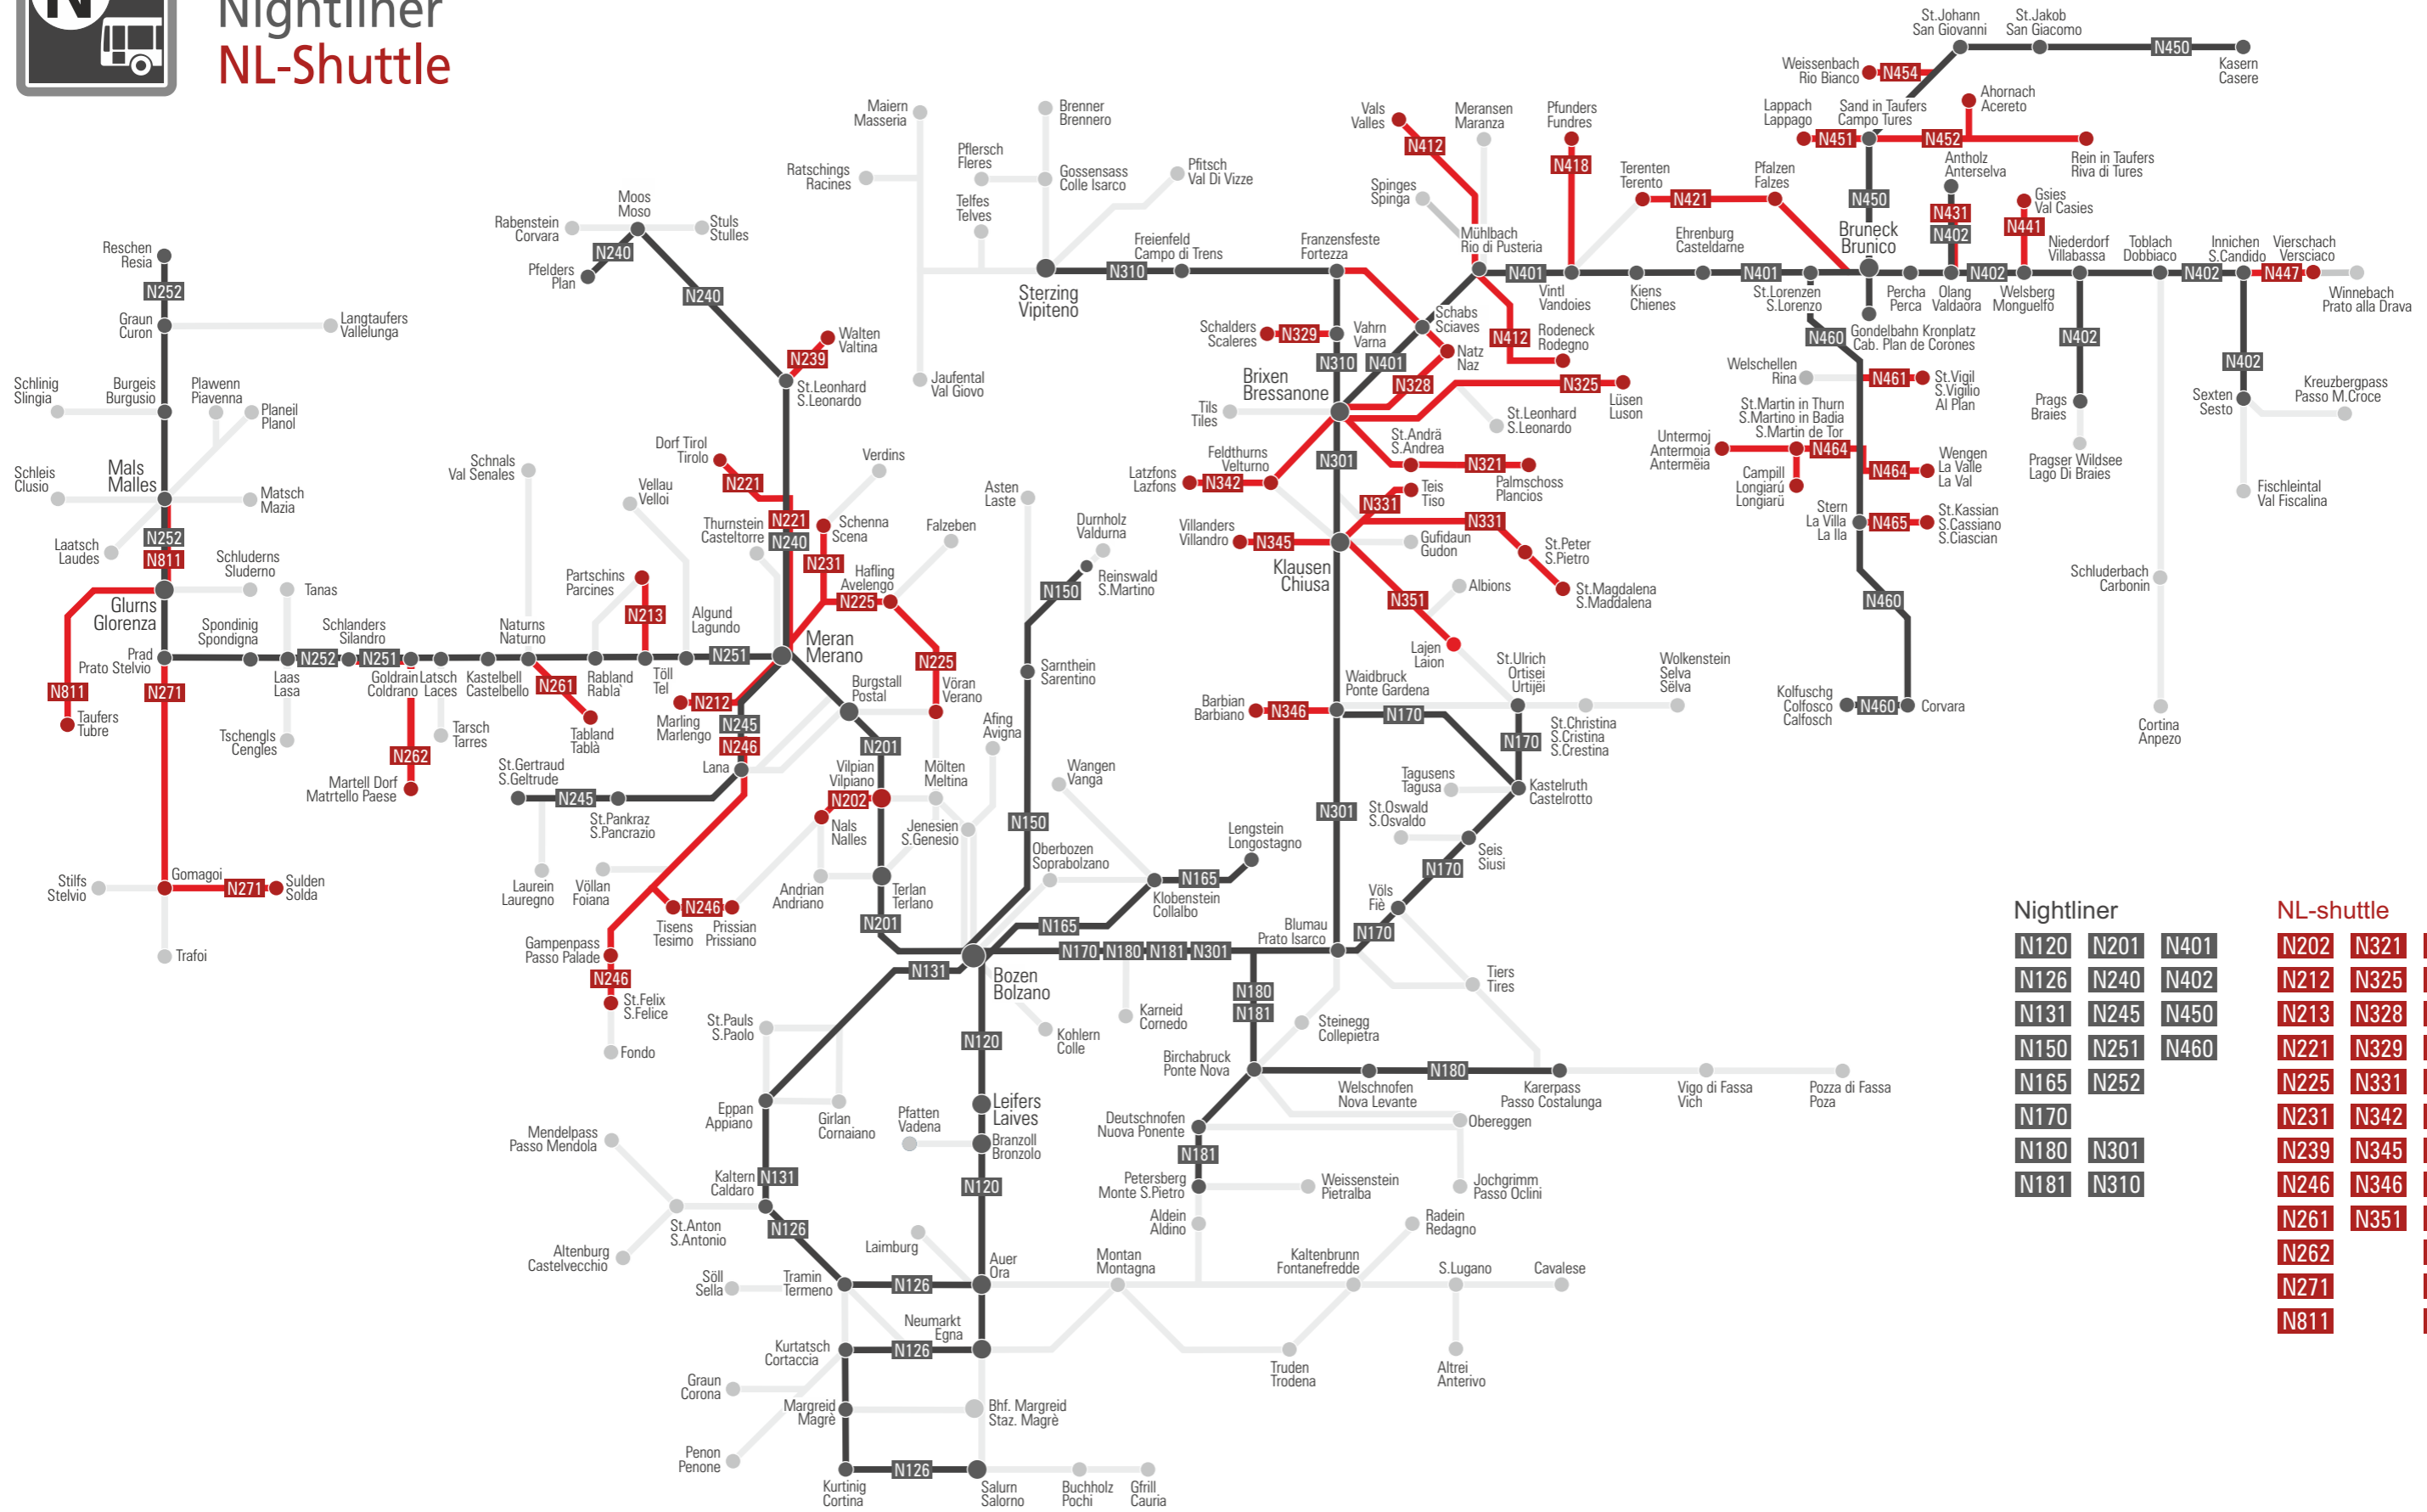

# Nightliner NL-Shuttle

**Nightliner**

N120	N201	N401
N126	N240	N402
N131	N245	N450
N150	N251	N460
N165	N252	
N170		
N180	N301	
N181	N310	

**NL-shuttle**

N202	N321	N412
N212	N325	N418
N213	N328	N421
N221	N329	N431
N225	N331	N441
N231	N342	N447
N239	N345	N451
N246	N346	N452
N261	N351	N454
N262		N461
N271		N464
N811		N465

**Samstag Nacht** 30.04.2022 - 11.12.2022  
**Sabato notte** 30.04.2022 - 11.12.2022